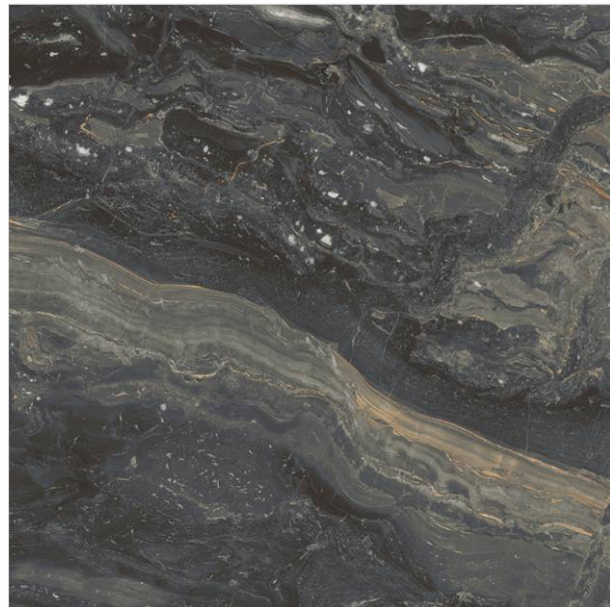

FRAPPUCCINO NATURAL