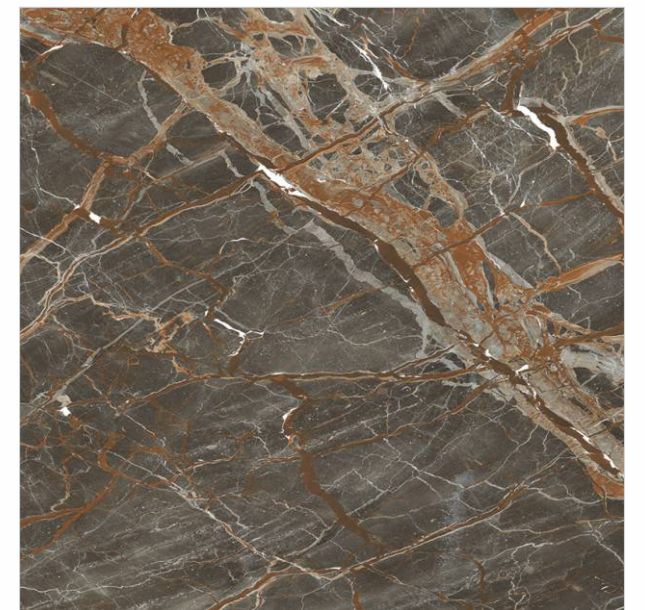

ROSSO FIRE

A

B

PICASO OLIVE

WILLIAM GREY

ESTRADA

POLISHED

120X
120CM