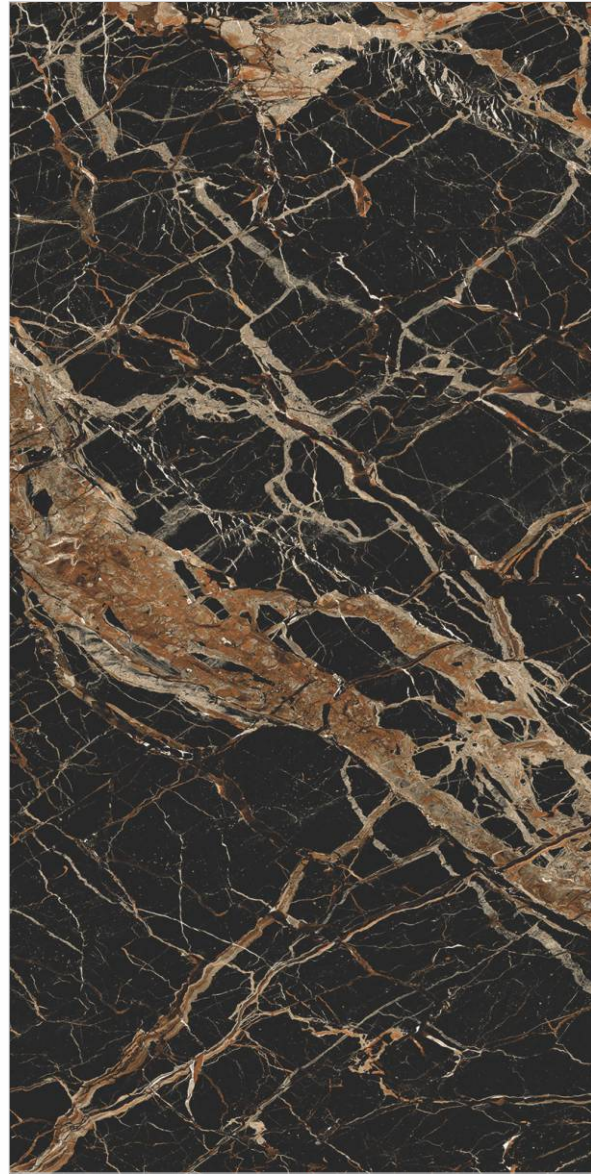

ESTRADA

POLISHED

120X
240CM

- POLISHED FINISH
- MIN. 3MM SPACER
- 9MM THICKNESS
- LIVING SPACE
- COMMERCIAL SPACE
- PUBLIC SPACE
- COUNTER TOPS
- WALL CLADDING
- BUILDING FACADE