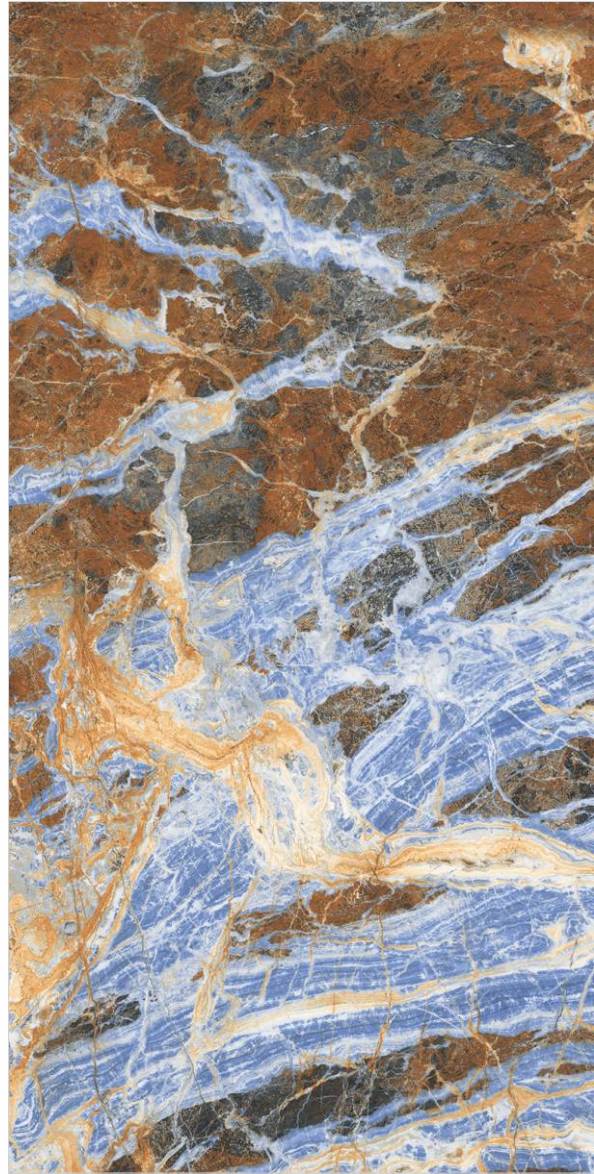

RAINBOW ROCK

ESTRADA

Preview of : RAINBOW ROCK

POLISHED

120X
240CM

- POLISHED FINISH
- MIN. 3MM SPACER
- 9MM THICKNESS
- LIVING SPACE
- COMMERCIAL SPACE
- PUBLIC SPACE
- COUNTER TOPS
- WALL CLADDING
- BUILDING FACADE